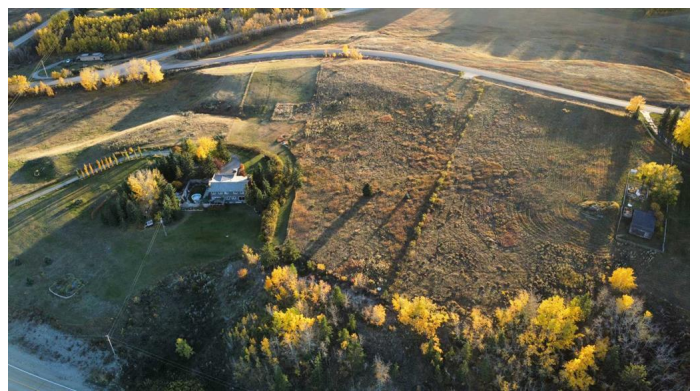

\$649,000 - 58 Springbank Heights Drive, Rural Rocky View County

MLS® #A2171433

\$649,000

0 Bedroom, 0.00 Bathroom,
Land on 2.10 Acres

Springbank Heights, Rural Rocky View County, Alberta

Discover the perfect balance of luxury and nature with this exceptional property, offering stunning mountain views and a direct sightline to Bearspaw. This walkout basement lot is ideal for building your dream home, with no condominium or water co-op fees. You'll enjoy the benefits of a reliable water well and direct access to some of the region's most coveted amenities.

Located near the renowned Springbank and Mickelson golf courses, and just minutes away from the future Costco, set to open in 2025, this location provides the perfect blend of convenience and serenity. Families will appreciate the proximity to top-rated Edge and Springbank schools, while outdoor enthusiasts will love the property's adjacency to a protected wildlife corridor on the west side, ensuring no future development in that space. This is your opportunity to create a peaceful retreat while staying close to all the essentials.