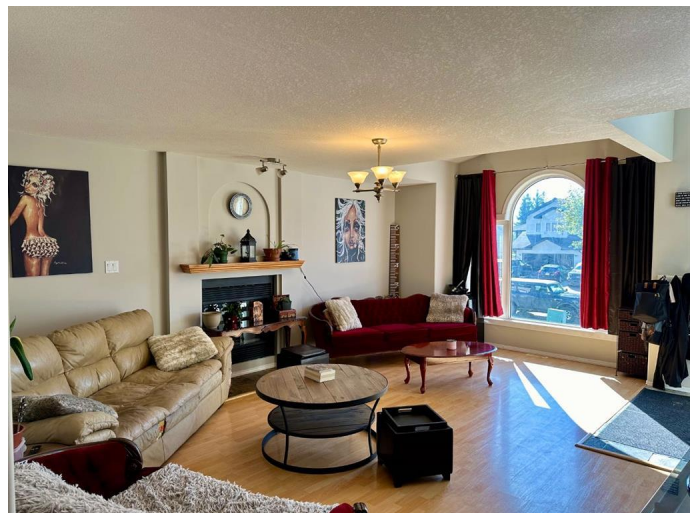

$399,000 - 9324 91 Avenue, Lac La Biche

MLS® #A2165897

$399,000

6 Bedroom, 3.00 Bathroom, 1,408 sqft
Residential on 0.14 Acres

Lac La Biche, Lac La Biche, Alberta

Looking for a great family home with the added benefit of a rental suite? 1408sqft family friendly home offers 3 bedrooms, 2 full bath, spacious eat in kitchen and 2 living spaces. Fully finished basement features a separate entrance which takes you to a 2 bedroom, 1 bathroom mortgage helper! Fenced backyard will keep the kids or pets safe and the double attached garage is finished with power and drywall. Located within walking distance to Portage College, Hospital, recreation center, parks and schools, this home is an absolute must see.

Built in 2004

Essential Information

MLS® #	A2165897
Price	$399,000
Bedrooms	6
Bathrooms	3.00
Full Baths	3
Square Footage	1,408
Acres	0.14
Year Built	2004
Type	Residential
Sub-Type	Detached
Style	Bungalow
Status	Active

Community Information