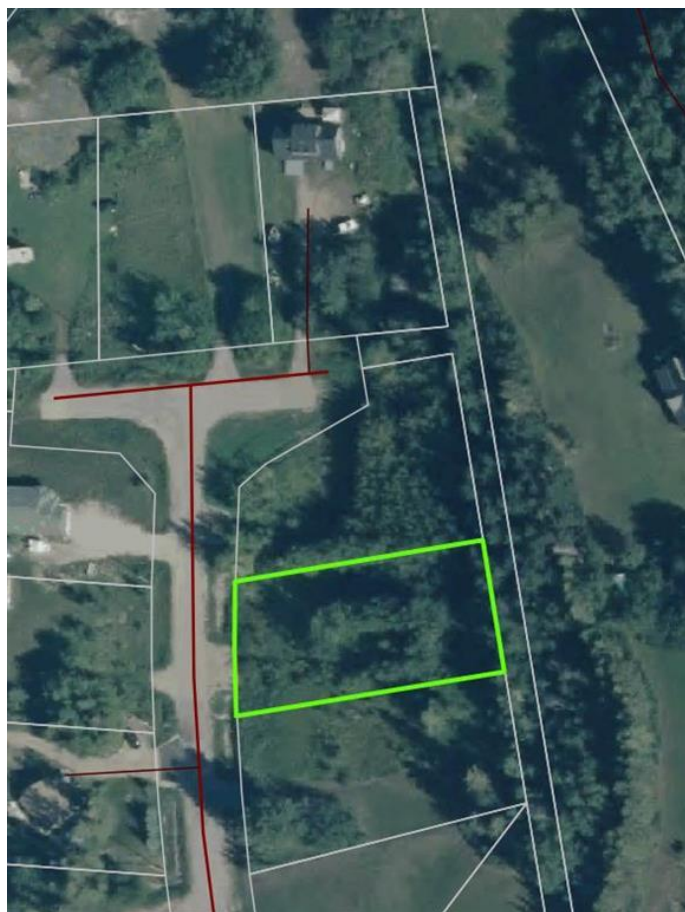

Listing Details

Listing Office

RE/MAX LA BICHE REALTY

Data is supplied by Pillar 9â,,ç MLSÂ® System. Pillar 9â,,ç is the owner of the copyright in its MLSÂ® System. Data is deemed reliable but is not guaranteed accurate by Pillar 9â,,ç. The trademarks MLSÂ®, Multiple Listing ServiceÂ® and the associated logos are owned by The Canadian Real Estate Association (CREA) and identify the quality of services provided by real estate professionals who are members of CREA. Used under license.